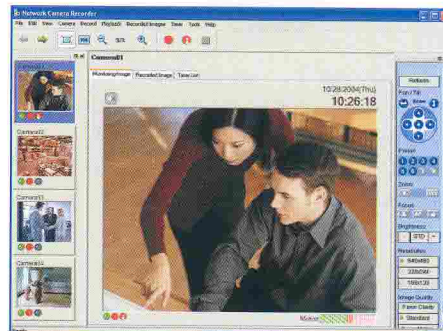

BB-HNP11

ยกเลิกการผลิต

- Recording or Playing Images with Audio
- Motion Detection Recording and Timer-recording Functions
- Recorded Image Searches
- Recording Capacity Limit