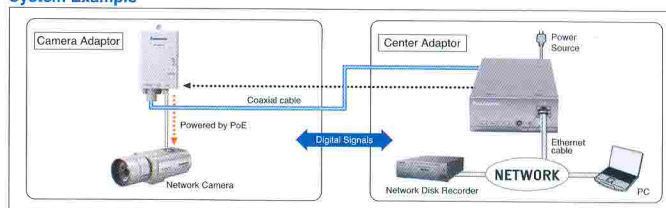

Optional Accessories

EIA 48.26 cm (19 inch) Rack Mount Bracket

WV-Q204/1S

(for mounting one WJ-NT314)

EIA 48.26 cm (19 inch) Rack Mount Bracket

WV-Q204/2S

(for mounting two WJ-NT314)

Multi Channel High Definition Video Decoder

WJ-GXD400

(12 V DC, 100 V -240 V AC adaptor attached: NTSC, PAL)

- Up to 256 cameras, including cameras connected to the i-Pro Network Video Encoder (WJ-GXE500/WJ-NT304/WJ-NT314), can be registered
- HDMI interface supporting 1,920 x 1,080 display size
- 1x 4VGA image with 2x VGA images or 6x VGA images can be displayed in multiscreen mode
- Each of VGA images can be displayed at 25 frames/s.
- Superior reliability and installation flexibility with an embedded OS
- Up to 64 camera groups can be registered and called up in response to power on, group sequence and schedule program.

Optional Accessories

EIA 48.26 cm (19 inch) Rack Mount Bracket

WV-Q204/1S

(for mounting one WJ-GXD400)

EIA 48.26 cm (19 inch) Rack Mount Bracket

WV-Q204/2S

(for mounting two WJ-GXD400)

Network Converter

Coaxial-LAN Converter

BY-HPE11KT

To be developed

- Smooth integration to IP system with the existing coaxial cable network.
- High-Speed, stable and long-distance communication network
- Power over Ethernet (PoE) IEEE 802.3af

System Example