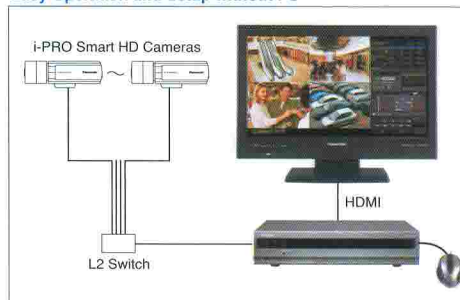

Easy Operation and Setup without PC